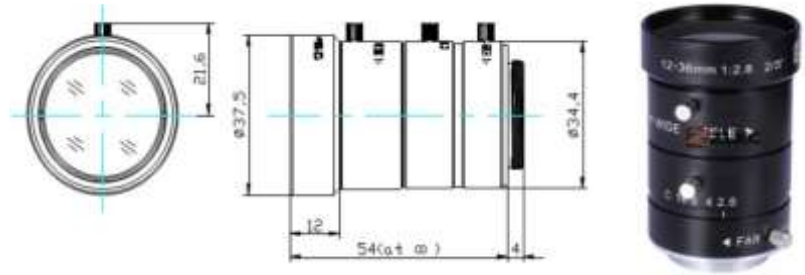

**FEATURES**

- ◆ Lens Brand: ZLKC
- ◆ 2/3" C-Mount 12-36mm F2.8 MP3
- ◆ Robust design, excellent brightness
- ◆ High resolution, low distortion

**SPECIFICATION**

Model	<b>HM1228MP3</b>	
Image Size	2/3-inch	
Focal length	12-36mm	
F No.	F2.8-C	
M.O.D(m)	0.1-Inf.	
Operation	Iris	Manual
	Focus	Manual
Horizontal Angle of View	2/3"Type	50.9°× 41.3°× 31.3°, 17.1°× 13.8°× 10.5°
	1/2"Type	37.6°× 30.5°× 22.7°, 12.7°× 10.2°× 7.6°
Distortion	2/3"Type	-1%
	1/2"Type	-0.7%
Back focal length	12.60mm	
Mount	C-Mount	
Dimension	Φ37.5x54mm	
Weight	105.0g	
Horizontal Resolution	More than 100lp/mm	
Filter Thread	M35.5x 0.5	
Working Temperature	-20°C ~ +60°C	