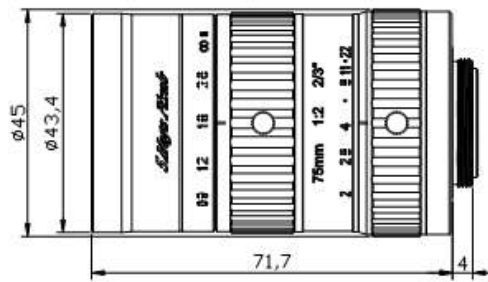

FEATURES

- ◆ Lens Brand: ZLKC
- ◆ 2/3" C-Mount 75mm F2.0 5MP
- ◆ High contrast, high quality
- ◆ Can suppress stray light

SPECIFICATION

Model	KM7520MP5	
Image Size	2/3-inch	
Focal length	75mm	
F No.	F2.0-22	
M.O.D(m)	0.5-Inf.	
Operation	Iris	Manual
	Focus	Manual
Horizontal Angle of View (D×H×V)	2/3"Type	8.4°×6.7°×5.0°
	1/2"Type	6.1°×4.9°×3.7°
Distortion	2/3"Type	0.02% @ y=5.5 mm
	1/2"Type	0.04% @ y=4.0 mm
Back focal length	13.76mm	
Mount	C-Mount	
Dimension	Φ45×71.7 mm	
Weight	248.0g	
Horizontal Resolution	150lp/mm	
Filter Thread	M40.5x 0.5	
Working Temperature	-20°C ~ +60°C	