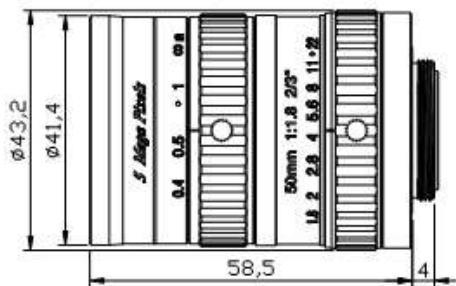

FEATURES

- ◆ Lens Brand: ZLKC
- ◆ 2/3" C-Mount 50mm F1.8 5MP
- ◆ High contrast, high quality
- ◆ Can suppress stray light

SPECIFICATION

Model	KM5018MP5	
Image Size	2/3-inch	
Focal length	50mm	
F No.	F1.8-22	
M.O.D(m)	0.3-Inf.	
Operation	Iris	Manual
	Focus	Manual
Horizontal Angle of View (DxHxV)	2/3"Type	12.6°x10.1°x7.6°
	1/2"Type	9.1°x7.3°x5.5°
Distortion	2/3"Type	0.03%@y=5.5 mm
	1/2"Type	0.02%@y=4.0 mm
Back focal length	13.63mm	
Mount	C-Mount	
Dimension	Φ43.2×58.5 mm	
Weight	178.0g	
Horizontal Resolution	More than 150lp/mm	
Filter Thread	M37.5x 0.5	
Working Temperature	-20°C ~ +60°C	