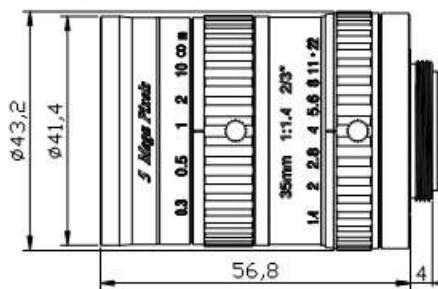

**FEATURES**

- ◆ Lens Brand: ZLKC
- ◆ 2/3" C-Mount 35mm F1.4 5MP
- ◆ High contrast, high quality
- ◆ Can suppress stray light

**SPECIFICATION**

Model	<b>KM3514MP5</b>	
Image Size	2/3-inch	
Focal length	35mm	
F No.	F1.4-22	
M.O.D(m)	0.3-Inf.	
Operation	Iris	Manual
	Focus	Manual
Horizontal Angle of View (D×H×V)	2/3"Type	17.9°×14.3°×10.8°
	1/2"Type	13°×10.4°×7.8°
Distortion	2/3"Type	-0.06%@y=5.5 mm
	1/2"Type	-0.07%@y=4.0 mm
Back focal length	12.82mm	
Mount	C-Mount	
Dimension	Φ43.2×56.8 mm	
Weight	167.0g	
Horizontal Resolution	More than 150lp/mm	
Filter Thread	M37.5x 0.5	
Working Temperature	-20°C ~ +60°C	