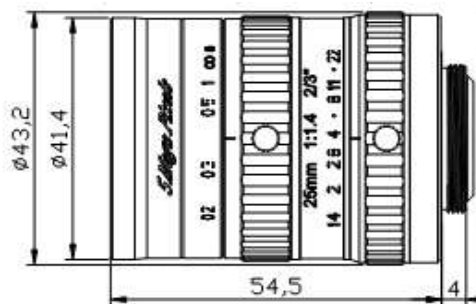

FEATURES

- ◆ Lens Brand: ZLKC
- ◆ 2/3" C-Mount 25mm F1.4 5MP
- ◆ High contrast, high quality
- ◆ Can suppress stray light

SPECIFICATION

| | | |
|----------------------------------|--------------------|-------------------|
| Model | KM2514MP5 | |
| Image Size | 2/3-inch | |
| Focal length | 25mm | |
| F No. | F1.4-22 | |
| M.O.D(m) | 0.2-Inf. | |
| Operation | Iris | Manual |
| | Focus | Manual |
| Horizontal Angle of View (D×H×V) | 2/3"Type | 24.8°×20.0°×15.0° |
| | 1/2"Type | 18.2°×14.6°×10.9° |
| Distortion | 2/3"Type | -0.19%@y=5.5 mm |
| | 1/2"Type | -0.17%@y=4.0mm |
| Back focal length | 12.78mm | |
| Mount | C-Mount | |
| Dimension | Φ43.2×54.5 mm | |
| Weight | 167.0g | |
| Horizontal Resolution | More than 150lp/mm | |
| Filter Thread | M37.5x 0.5 | |
| Working Temperature | -20°C ~ +60°C | |