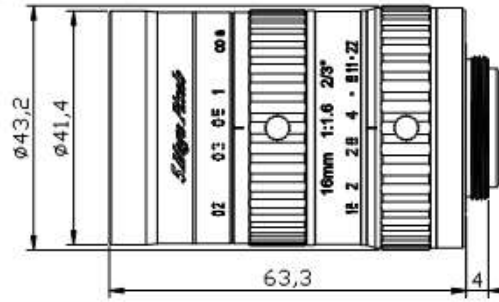

**FEATURES**

- ◆ Lens Brand: ZLKC
- ◆ 2/3" C-Mount 16mm F1.6 5MP
- ◆ High contrast, high quality
- ◆ Can suppress stray light

**SPECIFICATION**

Model	<b>KM1616MP5</b>	
Image Size	2/3-inch	
Focal length	16mm	
F No.	F1.6-22	
M.O.D(m)	0.1-Inf.	
Operation	Iris	Manual
	Focus	Manual
Horizontal Angle of View (DxHxV)	2/3"Type	38.0°x30.8°x23.4°
	1/2"Type	28.1°x22.7°x17.1°
Distortion	2/3"Type	0.07%@y=5.5 mm
	1/2"Type	-0.06%@y=4.0 mm
Back focal length	12.36mm	
Mount	C-Mount	
Dimension	Φ43.2×63.3 mm	
Weight	180.0g	
Horizontal Resolution	More than 150lp/mm	
Filter Thread	M37.5x 0.5	
Working Temperature	-20°C ~ +60°C	