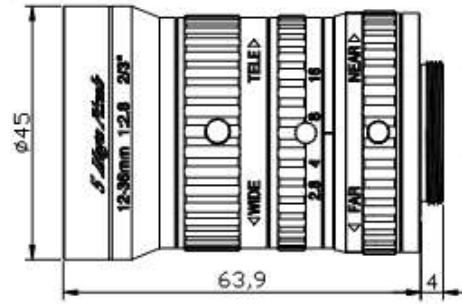

FEATURES

- ◆ Lens Brand: ZLKC
- ◆ 2/3"C-Mount 12-36mm F2.8-16 5MP
- ◆ High contrast, high quality
- ◆ Can suppress stray light

SPECIFICATION

Model		KM1228MP5
Image Size		2/3-inch
Focal length		12-36mm
F No.		F2.8-F16
M.O.D(m)		0.1-0.4
Operation	Iris	Manual
	Focus	Manual
Horizontal Angle of View (DxHxV)	2/3"Type	W: 50.8°x41.3°x31.3° T: 17.2°x13.8°x10.5°
	1/2"Type	W: 37.7°x30.3°x22.8° T: 12.6°x10.1°x7.6°
Distortion	2/3"Type	W: -3.4%@y=5.5mm T: 1.4%@y=5.5mm
	1/2"Type	W: -2.2%@y=4.0mm T: 0.7%@y=4.0mm
Back focal length		W: 18.93mm T: 18.87mm
Mount		C-Mount
Dimension		Φ45×63.9 mm
Weight		210.0g
Horizontal Resolution		More than 150lp/mm
Filter Thread		M40.5x 0.5
Working Temperature		-20°C ~ +60°C