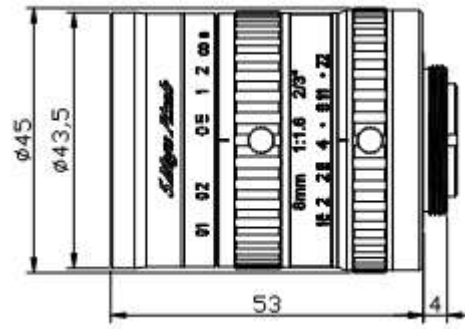

FEATURES

- ◆ Lens Brand: ZLKC
- ◆ 2/3" C-Mount 8mm F1.6 5MP
- ◆ High contrast, high quality
- ◆ Can suppress stray light

SPECIFICATION

Model	KM0816MP5	
Image Size	2/3-inch	
Focal length	8mm	
F No.	F1.6-22	
M.O.D(m)	0.1-Inf.	
Operation	Iris	Manual
	Focus	Manual
Horizontal Angle of View (D×H×V)	2/3"Type	66.8°×55.8°×43.3°
	1/2"Type	51.4°×42.1°×32.1°
Distortion	2/3"Type	-0.73%@y=5.5mm
	1/2"Type	-1%@y=4.0mm
Back focal length	12.44mm	
Mount	C-Mount	
Dimension	Φ45×53mm	
Weight	173.0g	
Horizontal Resolution	More than 150lp/mm	
Filter Thread	M40.5x 0.5	
Working Temperature	-20°C ~ +60°C	