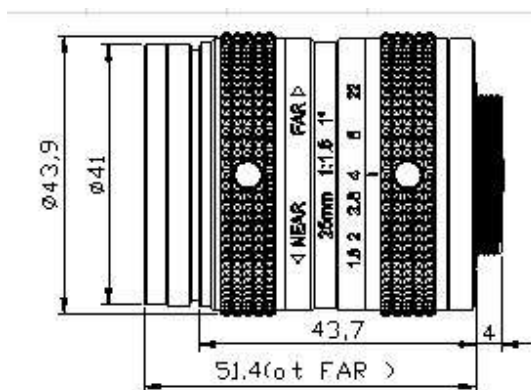

FEATURES

- ◆ Lens Brand: ZLKC
- ◆ 1" C-Mount 25mm F1.6 5MP
- ◆ Can suppress stray light
- ◆ High contrast, low distortion
- ◆ Required for high accuracy
- ◆ Robust design

SPECIFICATION

Model	HK2516MP5	
Image Size	1-inch	
Focal length	25mm	
F No.	F1.6-22	
M.O.D(m)	0.2-Inf.	
Operation	Iris	Manual
	Focus	Manual
Horizontal Angle of View	1"Type	36.3°×29.1°×21.7°
	2/3"Type	24.9°×20.1°×15.1°
	1/2"Type	18.2°×14.6°×11.1°
Distortion	1"Type	-1.3%
	1/2"Type	-0.3%
Back focal length	12.69mm	
Mount	C-Mount	
1"FOV	525.1mm×391.2mm(WD=1000mm)	
Dimension	Φ41x51.4mm	
Weight	158.0g	
Horizontal Resolution	More than 150lp/mm	
Filter Thread	M39x 0.5	
Working Temperature	-20°C ~ +60°C	