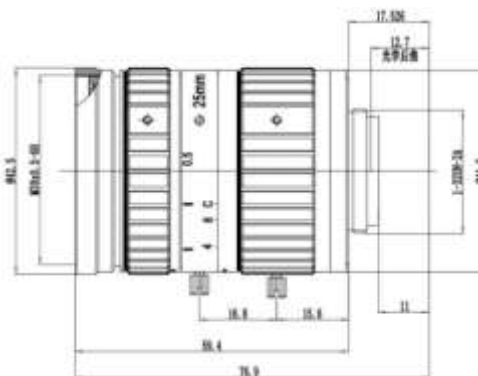

**FEATURES**

- ◆ Lens Brand : ZLKC
- ◆ 1" C-Mount 25mm F1.4 8MP
- ◆ F1.4 IR monitoring lens
- ◆ Excellent brightness
- ◆ High resolution, low distortion

**SPECIFICATION**

|                          |                    |                   |
|--------------------------|--------------------|-------------------|
| Model                    | <b>KM2514MP8IR</b> |                   |
| Image Size               | 1-inch             |                   |
| Focal length             | 25mm               |                   |
| F No.                    | F1.4-C             |                   |
| M.O.D(m)                 | 0.2                |                   |
| Operation                | Iris               | Manual            |
|                          | Focus              | Manual            |
| Horizontal Angle of View | 1" Type            | 36.2°×29.0°×21.1° |
|                          | 2/3" Type          | 25.2°×20.1°×15.3° |
| Distortion               | 1" Type            | -1.8%             |
| Back focal length        | 12.7mm             |                   |
| (Flange BFL)             | 17.526mm           |                   |
| Mount                    | C-Mount            |                   |
| Dimension                | Φ42.5x59.4mm       |                   |
| Weight                   | 194.0g             |                   |
| Horizontal Resolution    | More than 160lp/mm |                   |
| Remark                   | 8MP IR Lens        |                   |