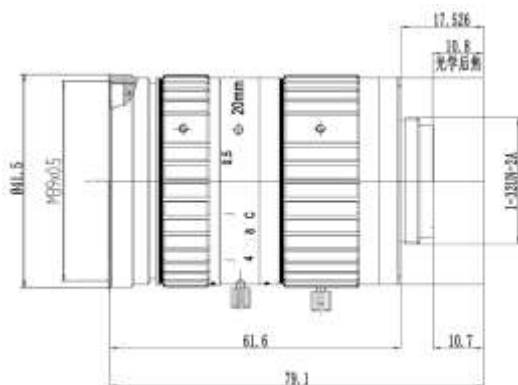

FEATURES

- ◆ Lens Brand: ZLKC
- ◆ 1" C-Mount 20mm F1.4 8MP
- ◆ F1.4 IR monitoring lens
- ◆ Excellent brightness
- ◆ High resolution, low distortion

SPECIFICATION

Model	KM2014MP8IR	
Image Size	1-inch	
Focal length	20mm	
F No.	F1.4-C	
M.O.D(m)	0.3	
Operation	Iris	Manual
	Focus	Manual
Horizontal Angle of View	1" Type	43.9°×35.1°×26.9°
	2/3" Type	29.9°×24.1°×18.3°
Distortion	1" Type	-1.2%
Back focal length	10.8mm	
Flange BFL	17.526mm	
Mount	C-Mount	
Dimension	Φ41.5x61.6mm	
Weight	195.0g	
Horizontal Resolution	More than 160lp/mm	
Remark	8MP IR Lens	