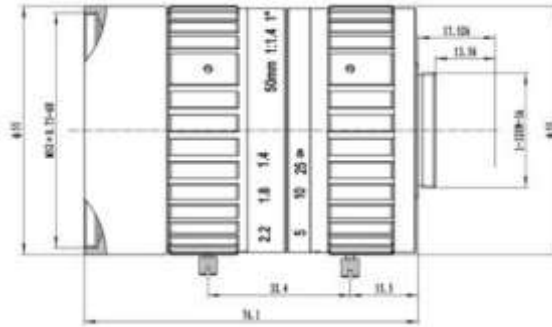

FEATURES

- ◆ Lens Brand: ZLKC
- ◆ 1" C-Mount 50mm F1.4 8MP
- ◆ Can suppress stray light
- ◆ Large depth of field focus lens
- ◆ Excellent brightness
- ◆ High resolution, low distortion

SPECIFICATION

Model		KM5014MP8
Image Size		1-inch
Focal length		50mm
F No.		F1.4-C
M.O.D(m)		0.5
Operation	Iris	Manual
	Focus	Manual
Horizontal Angle of View	1" Type	18.6°×14.8°×11°
	2/3" Type	12.7°×10.2°×7.6°
	1/2" Type	9.2°×7.6°×5.6°
Distortion	1" Type	-0.9%
Back focal length		25.33mm
Flange BFL		17.526mm
Mount		C-Mount
Dimension		Φ55x76.1mm
Weight		411.0g
Remark		8MP ITS Lens