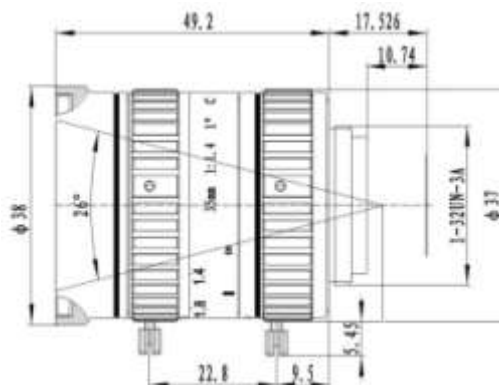

FEATURES

- ◆ Lens Brand: ZLKC
- ◆ 1" C-Mount f35mm F1.4 8MP
- ◆ Can suppress stray light
- ◆ Large depth of field focus lens
- ◆ Excellent brightness
- ◆ High resolution, low distortion

SPECIFICARION

Model	KM3514MP8	
Image Size	1-inch	
Focal length	35mm	
F No.	F1.4-C	
M.O.D(m)	0.4	
Operation	Iris	Manual
	Focus	Manual
Horizontal Angle of View	1" Type	25.9°×20.6°×15.5°
	2/3" Type	17.9°×14.3°×10.7°
	1/2" Type	13.2°×10.1°×7.9°
Distortion	1" Type	-2.3%
Back focal length	12.5mm	
Flange BFL	17.526mm	
Mount	C-Mount	
Dimension	Φ38x49.2mm	
Weight	195.0g	
Horizontal Resolution	More than 160lp/mm	
Remark	8MP ITS Lens	