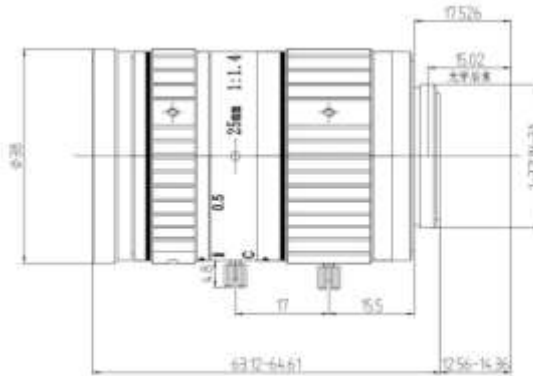

FEATURES

- ◆ Lens Brand: ZLKC
- ◆ 1" C-Mount 25mm F1.4 8MP
- ◆ Can suppress stray light
- ◆ Large depth of field focus lens
- ◆ Excellent brightness
- ◆ High resolution, low distortion

SPECIFICATION

Model		KM2514MP8
Image Size		1-inch
Focal length		25mm
F No.		F1.4-C
M.O.D(m)		0.3
Operation	Iris	Manual
	Focus	Manual
Horizontal Angle of View	1" Type	35.4°×28.3°×21.2°
	2/3" Type	24.4°×19.5°×14.5°
	1/2" Type	17.7°×14.1°×10.6°
Distortion	1" Type	-2.3%
Back focal length		15.02mm
Flange BFL		17.526mm
Mount		C-Mount
Dimension		Φ38x58.5mm
Weight		158.0g
Horizontal Resolution		More than 200lp/mm
Remark		8MP ITS Lens