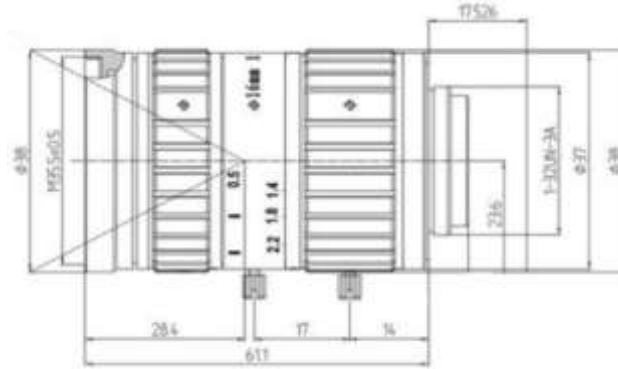

FEATURES

- ◆ Lens Brand: ZLKC
- ◆ 1" C-Mount 16mm F1.4 8MP
- ◆ Can suppress stray light
- ◆ Large depth of field focus lens
- ◆ Excellent brightness
- ◆ High resolution, low distortion

SPECIFICATION

Model	KM1614MP8	
Image Size	1-inch	
Focal length	16mm	
F No.	F1.4-C	
M.O.D(m)	0.3	
Operation	Iris	Manual
	Focus	Manual
Horizontal Angle of View	1" Type	52.7°×42.8°×32.2°
	2/3" Type	37°×29.5°×22.2°
	1/2" Type	27.1°×21.6°×16.5°
Distortion	1" Type	-2.7%
Back focal length	11.22mm	
Flange BFL	17.526mm	
Mount	C-Mount	
Dimension	Φ38x61.1mm	
Weight	178.0g	
Horizontal Resolution	More than 200lp/mm	
Remark	8MP ITS Lens	