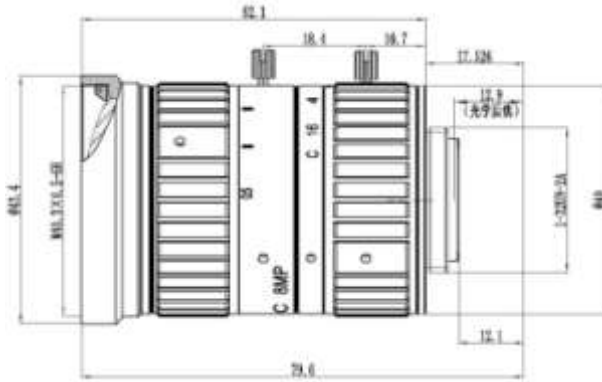

FEATURES

- ◆ Lena Brand: ZLKC
- ◆ 1" C-Mount 12mm F1.4 8MP
- ◆ Can suppress stray light
- ◆ Large depth of field focus lens
- ◆ Excellent brightness
- ◆ High resolution, low distortion

SPECIFICATION

Model	KM1214MP8	
Image Size	1-inch	
Focal length	12mm	
F No.	F1.4-C	
M.O.D(m)	0.3	
Operation	Iris	Manual
	Focus	Manual
Horizontal Angle of View	1" Type	67.5°×60.4°×33.3°
	2/3" Type	48.3° × 39.5° × 30.6°
Distortion	1" Type	-2.1%
Back focal length	12.9mm	
Flange BFL	17.526mm	
Mount	C-Mount	
Dimension	Φ43.4×62.1mm	
Weight	187.0g	
Horizontal Resolution	More than 160lp/mm	
Remark	8MP ITS Lens	