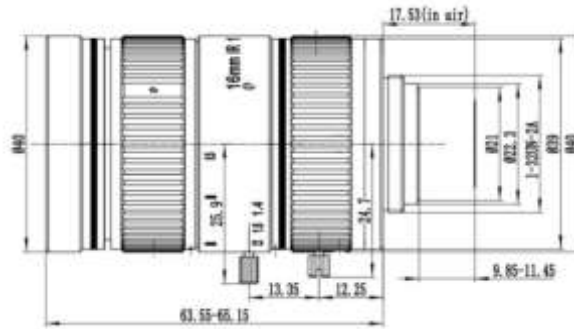

**FEATURES**

- ◆ Lens Brand: ZLKC
- ◆ 1" C-Mount 16mm F1.4 12MP
- ◆ F1.4 IR monitoring lens
- ◆ Excellent brightness
- ◆ High resolution, low distortion

**SPECIFICATION**

Model	<b>KM1614MP12IR</b>	
Image Size	1-inch	
Focal length	16mm	
F No.	F1.4-C	
M.O.D(m)	0.3	
Operation	Iris	Manual
	Focus	Manual
Horizontal Angle of View	1" Type	55.6°×45.3°×34.3°
	2/3" Type	39.2°×31.5°×23.7°
	1/2" Type	28.7°×23°×17.3°
Distortion	1" Type	-2.35%
BFL	13.76mm	
MFL	9.85~11.45mm	
Flange BFL	17.53mm	
Mount	C-Mount	
Dimension	Φ42.5x65.9mm	
Weight	146.0g	
Operating temperature	-30℃ ~ +70℃	
Remark	12 Megapixel IR Lens	