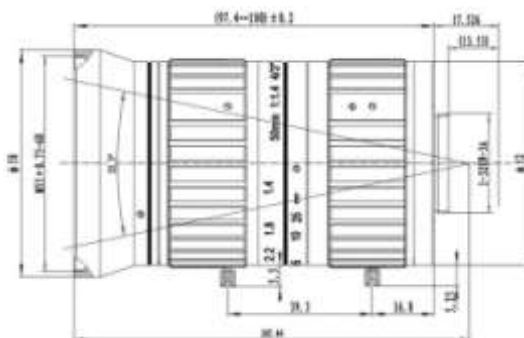

FEATURES

- ◆ Lens Brand: ZLKC
- ◆ 4/3" C-Mount 50mm F1.4 12MP
- ◆ Excellent brightness
- ◆ Can suppress stray light
- ◆ Large aperture industrial-grade lens

SPECIFICATION

Model		KM5014MP12
Image Size		4/3-inch
Focal length		50mm
F No.		F1.4-C
M.O.D(m)		0.3
Operation	Iris	Manual
	Focus	Manual
Horizontal Angle of View (D×H×V)	4/3" Type	22.3°×17.8°×13.4°
	1" Type	16.2°×13°×9.7°
	2/3" Type	11.2°×9°×7°
Distortion	4/3" Type	-0.3%
BFL		24.63mm
MFL		13.53mm
Flange BFL		17.53mm
Mount		C-Mount
Dimension		Φ58x100mm
Weight		480.0g
Operating temperature		-30℃ ~ +70℃
Remark		12 Megapixel Lens