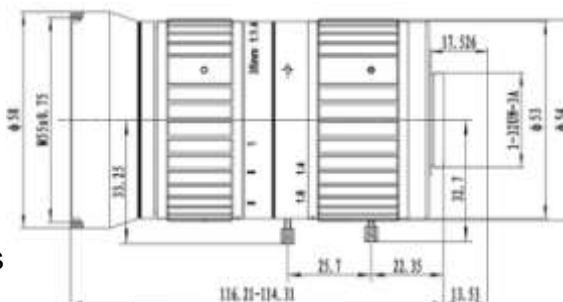

FEATURES

- ◆ Lens Brand: ZLKC
- ◆ 4/3" C-Mount 35mm F1.4 12MP
- ◆ Excellent brightness
- ◆ Can suppress stray light
- ◆ Large aperture industrial grade lens

SPECIFICATION

Model	KM3514MP12	
Image Size	4/3-inch	
Focal length	35mm	
F No.	F1.4-C	
M.O.D(m)	0.3	
Operation	Iris	Manual
	Focus	Manual
Horizontal Angle of View	4/3" Type	35.2°×28.4°×21.4°
	1" Type	26.2°×20.8°×15.8°
	2/3" Type	18°×14.4°×10.8°
Distortion	4/3" Type	-0.2%
Back focal length	21.47mm	
Flange BFL	17.526mm	
Mount	C-Mount	
Dimension	Φ58x116.2mm	
Weight	510.0g	
Operating temperature	-30℃ ~ +70℃	
Remark	12 Megapixel Lens	