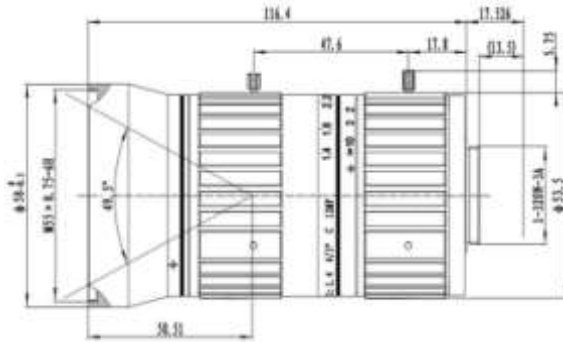

FEATURES

- ◆ Lens Brand: ZLKC
- ◆ 4/3" C-Mount 25mm F1.4 12MP
- ◆ Excellent brightness
- ◆ Can suppress stray light
- ◆ Large aperture industrial grade lens

SPECIFICATION

Model	KM2514MP12	
Image Size	4/3-inch	
Focal length	25mm	
F No.	F1.4-C	
M.O.D(m)	0.3	
Operation	Iris	Manual
	Focus	Manual
Horizontal Angle of View	4/3" Type	49.5°×40°×30.2°
	1"Type	36.5°×29.3°×22.1°
	2/3"Type	25.2°×20.2°×15.2°
Distortion	4/3" Type	-1.0%
Back focal length	22.1mm	
Flange BFL	17.526mm	
Mount	C-Mount	
Dimension	Φ58x116.4mm	
Weight	520.0g	
Operating temperature	-30℃ ~ +70℃	
Remark	12 Megapixel Lens	