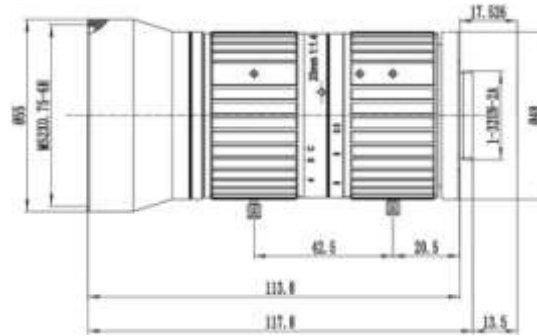

FEATURES

- ◆ Lens Brand: ZLKC
- ◆ 4/3" C-Mount f20mm F1.4 12MP
- ◆ Excellent brightness
- ◆ Can suppress stray light
- ◆ Large aperture industrial grade lens

SPECIFICATION

Model	KM2014MP12	
Image Size	4/3-inch	
Focal length	20mm	
F No.	F1.4-C	
M.O.D(m)	0.3	
Operation	Iris	Manual
	Focus	Manual
Horizontal Angle of View (D×H×V)	4/3" Type	58.6°×47.7°×36°
	1" Type	43.6°×35°×26°
Distortion	4/3" Type	-2.3%
BFL	21.5mm	
MFL	13.5mm	
Flange BFL	17.53mm	
Mount	C-Mount	
Dimension	Φ55×117.8mm	
Weight	478.0g	
Operating temperature	-30℃ ~ +70℃	
Remark	12 Megapixel Lens	