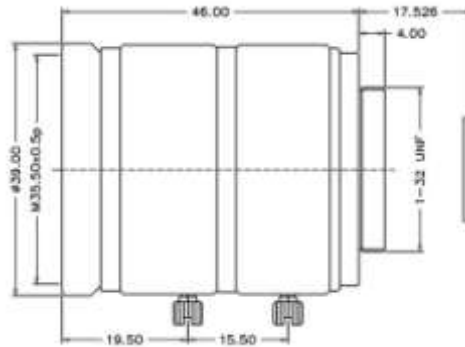

FEATURES

- ◆ Lens Brand: ZLKC
- ◆ 1" C-Mount 75mm F2.8 8MP
- ◆ Can suppress stray light
- ◆ Excellent brightness
- ◆ Anti-shock, compact appearance
- ◆ Locking set screws for focus and iris

SPECIFICATION

| | | |
|--------------------------|-----------|------------------|
| Model | | VM7528MPC |
| Image Size | | 1-inch |
| Focal length | | 75mm |
| F No. | | F2.8 |
| M.O.D(m) | | 0.5m-Inf. |
| Operation | Iris | Manual |
| | Focus | Manual |
| Horizontal Angle of View | 1" Type | 9.69°x7.22° |
| | 2/3" Type | 6.73°x5.10° |
| Distortion | 1" Type | -1% |
| Mount | | C-Mount |
| Dimension | | Φ39x46mm |
| Weight | | 145.0g |
| Filter | | M35.5 P=0.5mm |
| Remark | | 8MP Manual Lens |