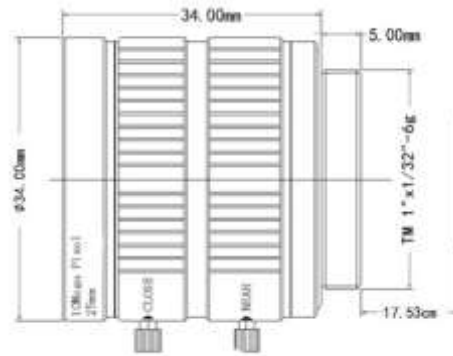

**FEATURES**

- ◆ Lens Brand: ZLKC
- ◆ 2/3" C-Mount 25mm F1.4 5MP
- ◆ Can suppress stray light
- ◆ Excellent brightness
- ◆ Anti-shock, compact appearance
- ◆ Locking set screws for focus and iris

**SPECIFICATION**

Model	<b>VM2514MPC</b>	
Image Size	2/3-inch	
Focal length	25mm	
F No.	F1.4	
M.O.D(m)	0.2m-Inf.	
Operation	Iris	Manual
	Focus	Manual
Horizontal Angle of View	2/3"Type	20.2°x15.1°
	1/1.8"Type	16.5°x12.4°
Mount	C-Mount	
TV Distortion	-0.2%	
Dimension	Φ34x34mm	
Weight	78.0g	
Filter	M30.5 P=0.5mm	
Remark	HD Manual Lens	