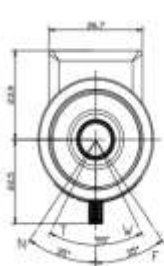

FEATURES

- ◆ Lens Brand: ZLKC
- ◆ 1/2.7"CS-Mount 7-22mm F1.4-360 2MP
- ◆ Locking set screws for focus and zoom
- ◆ Metal appearance, optical glass material
- ◆ Required for high accuracy

SPECIFICATION

Model	VG0722MPIR	
Image Size	1/2.7-inch	
Focal length	7-22mm	
F No.	F1.4-360	
M.O.D(m)	0.2m	
Operation	Iris	Auto
	Focus	Manual
	Zoom	Manual
Distortion	1/2.7"Type	-11%@wide
	1/3"Type	-13%@wide
Horizontal Angle of View	1/2.7"Type	43°x16°
Mount	CS-Mount	
Dimension	Φ32x40mm	
Weight	58.0g	
Remark	2MP IR CCTV LENS	