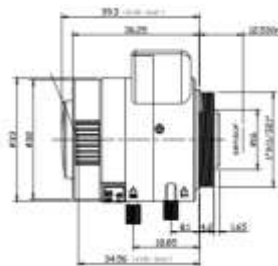

FEATURES

- ◆ Lens Brand: ZLKC
- ◆ 1/2.7"CS-Mount 7-22mm F1.4-360 2MP
- ◆ Locking set screws for focus and zoom
- ◆ Metal appearance, optical glass material
- ◆ Required for high accuracy

SPECIFICATION

Model	VG0722MPIR	
Image Size	1/2.7-inch	
Focal length	7-22mm	
F No.	F1.4-360	
M.O.D(m)	0.2m	
Operation	Iris	Auto
	Focus	Manual
	Zoom	Manual
Distortion	1/2.7"Type	-11%@wide
	1/3"Type	-13%@wide
Horizontal Angle of View	1/2.7"Type	43°x16°
Mount	CS-Mount	
Dimension	Φ32x40mm	
Weight	58.0g	
Remark	2MP IR CCTV LENS	